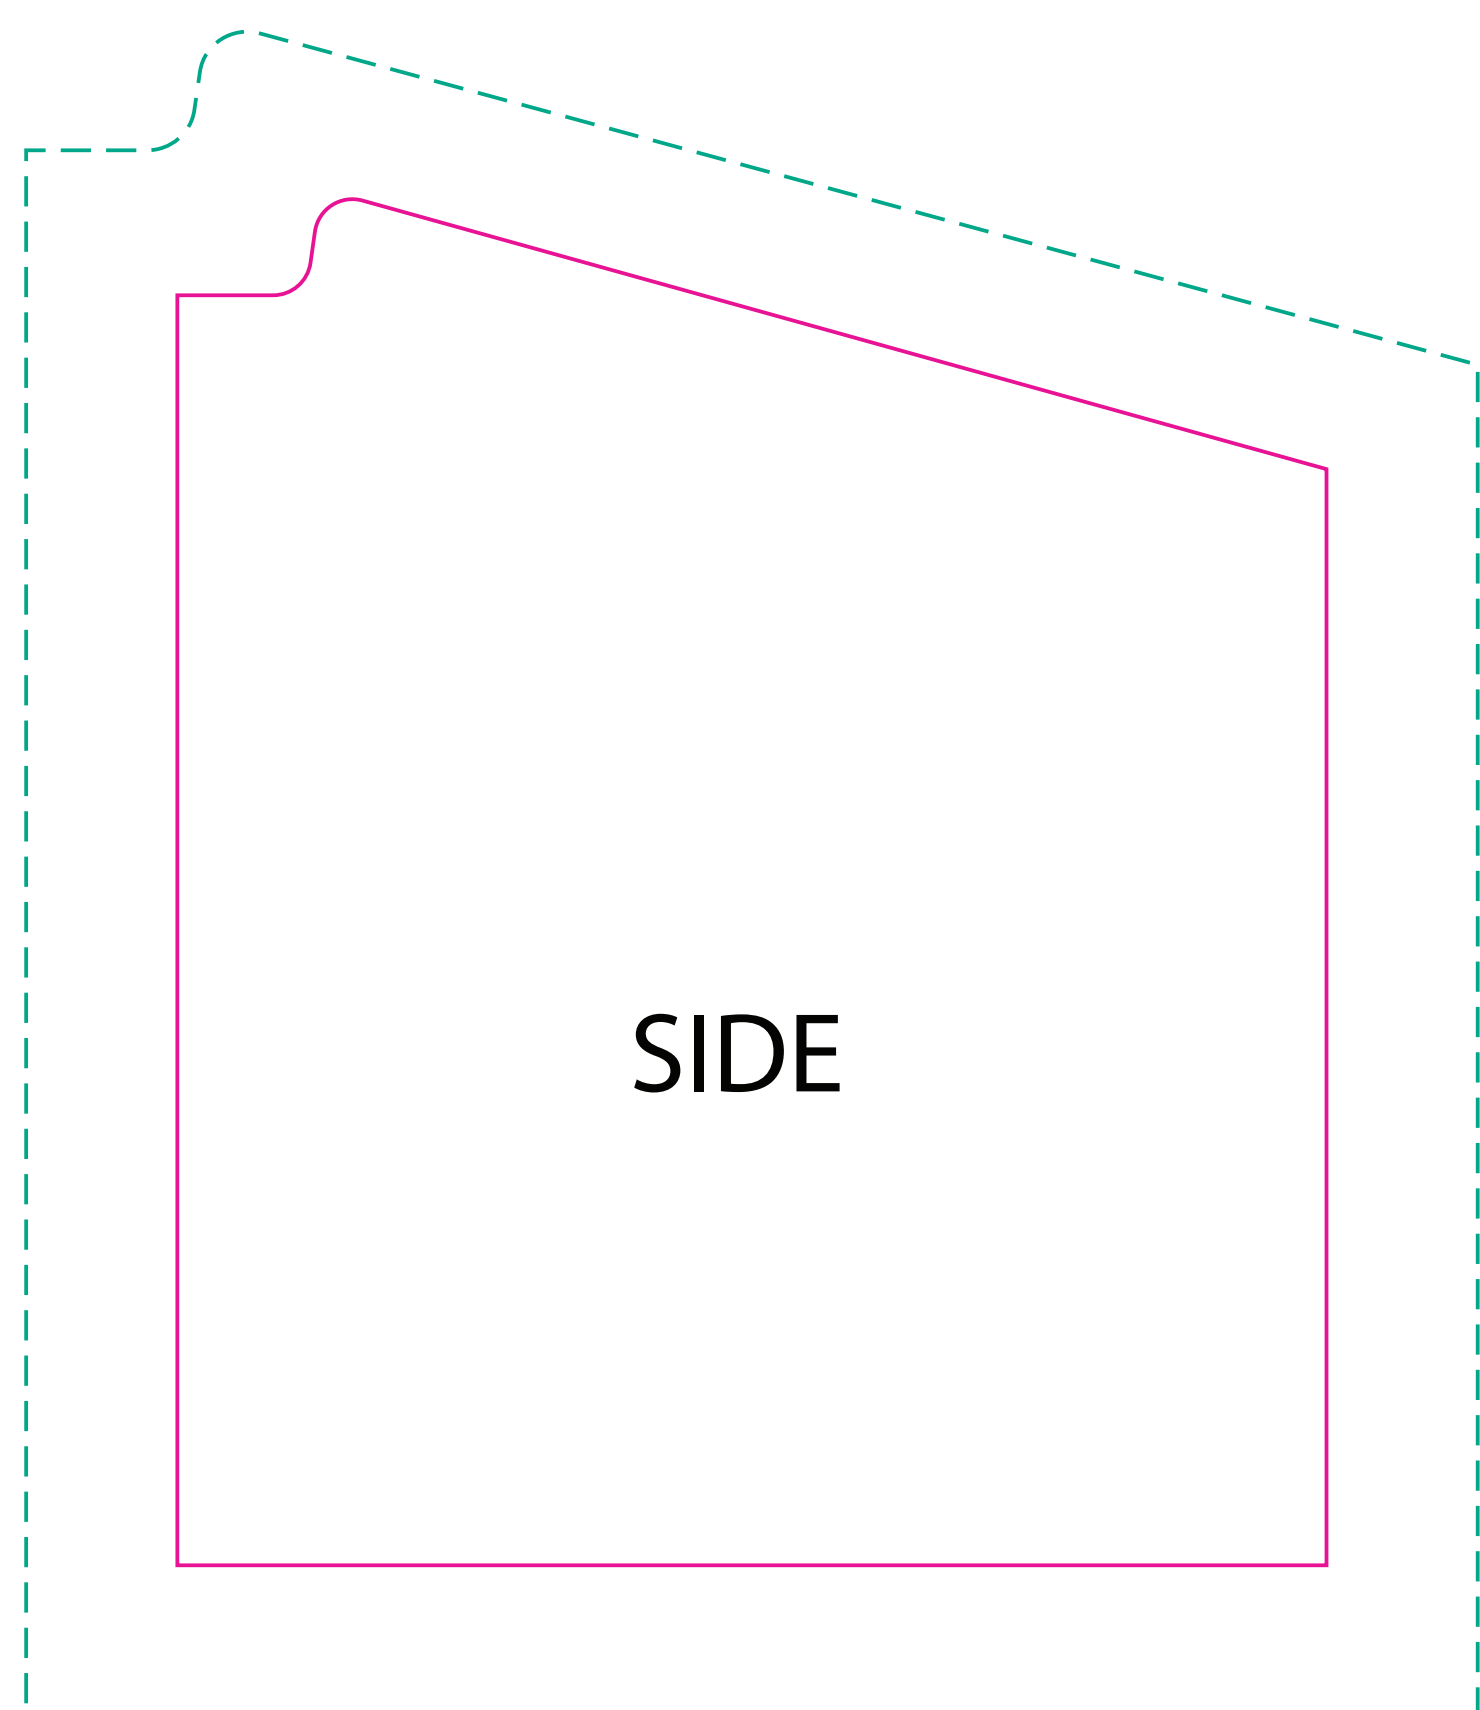

Small Acrylic Entry Box

Represents area not visible but must be included in artwork sizing

The **magenta** line is a full cut line
The **green** line is the 20mm bleed boundary

IMPORTANT INFORMATION:

Please ensure template lines are not visible on finished artwork

Do not include crop marks

Convert all fonts to paths/outlines

Convert all spot colours to CMYK

Final document to be saved as a Press Quality PDF

Minimum resolution of 150ppi at 100%

SIDE

ENTRY SLOT CUT OUT

TOP FACE

FRONT FACE

SIDE

210mm

150mm

30mm

135mm

140mm

220mm