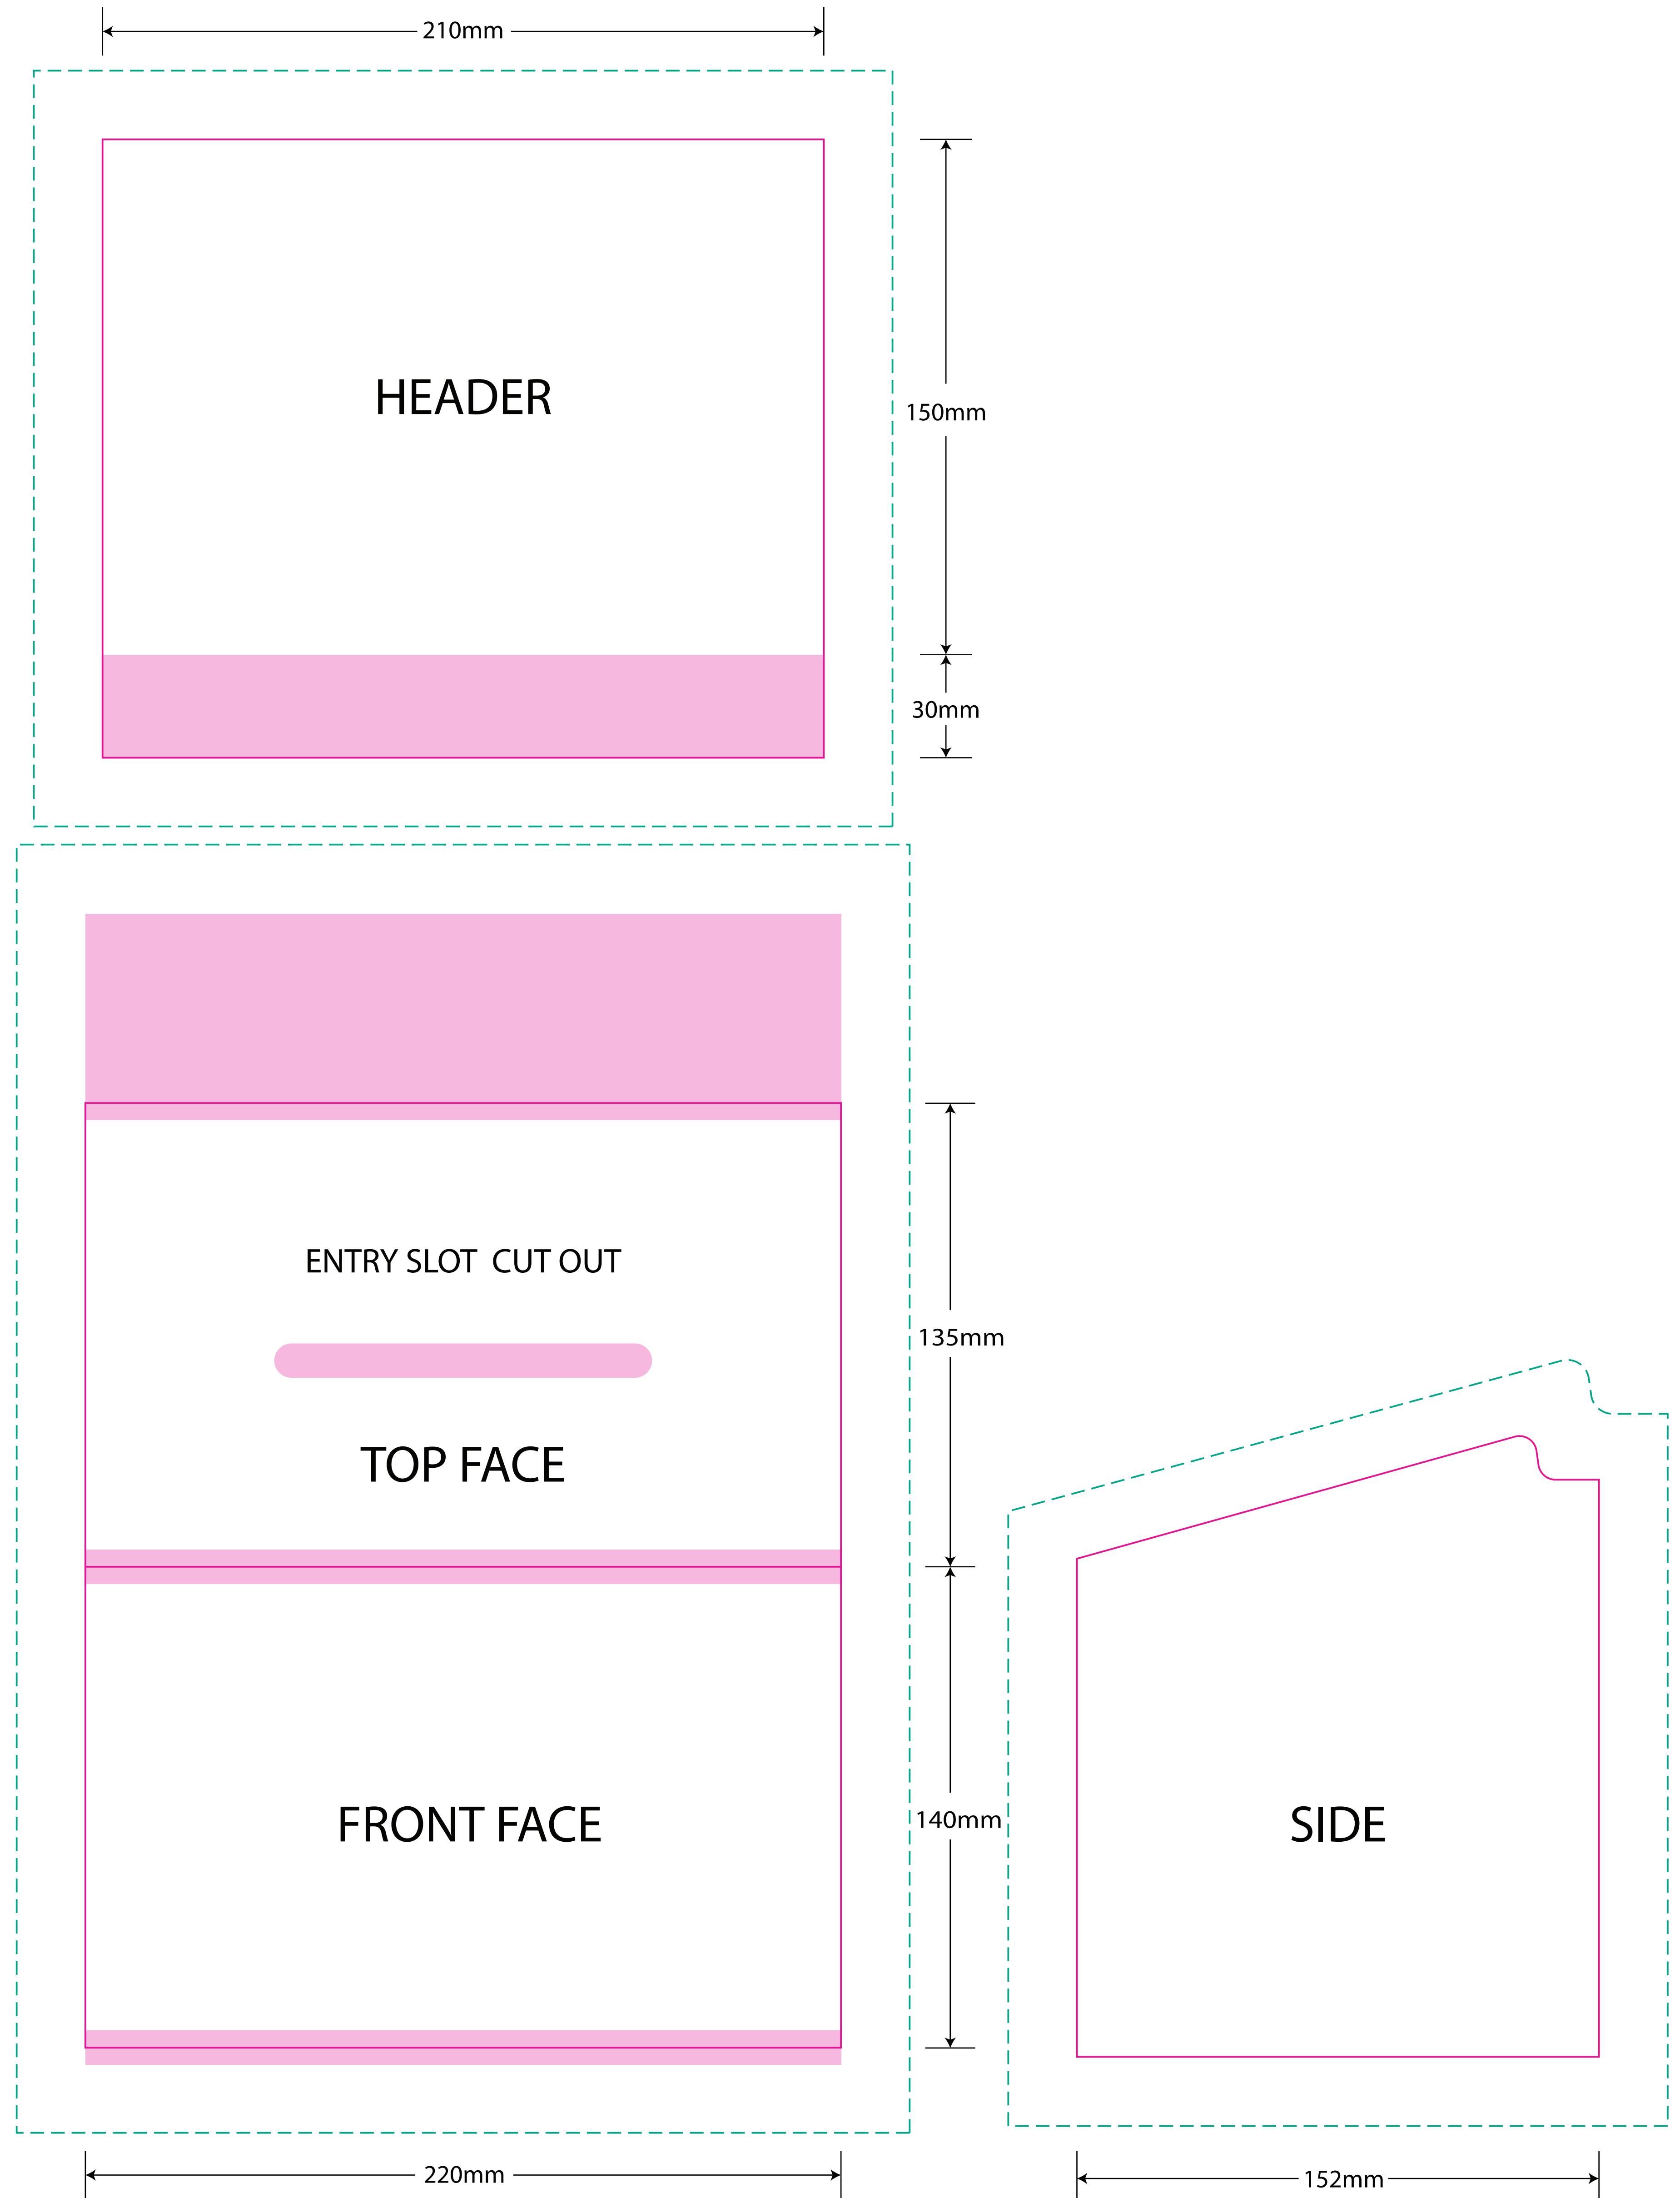

Small Acrylic Entry Box

Represents area not visible but must be included in artwork sizing

The **magenta** line is a full cut line
The **green** line is the 20mm bleed boundary

IMPORTANT INFORMATION:

Please ensure template lines are not visible on finished artwork

Do not include crop marks

Convert all fonts to paths/outlines

Convert all spot colours to CMYK

Final document to be saved as a Press Quality PDF

Minimum resolution of 150ppi at 100%

SIDE

ENTRY SLOT CUT OUT

TOP FACE

FRONT FACE

SIDE

210mm

150mm

30mm

135mm

140mm

220mm