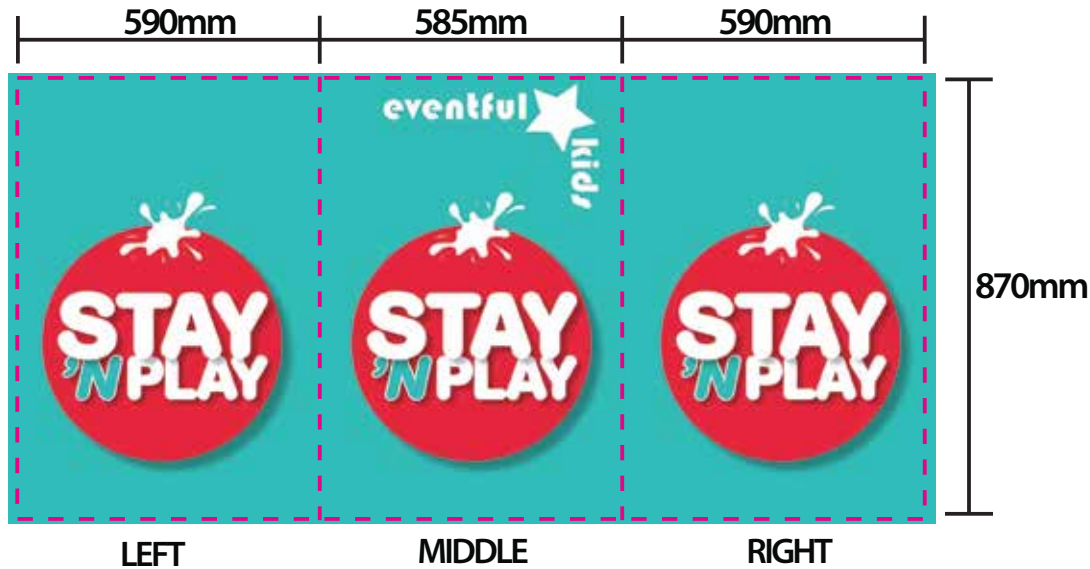

Superlight 600 Table

Preparing and Sending Artwork

<p>Step 1</p> <p>Create Your Artwork</p> <p>We recommend using Adobe InDesign, Adobe Illustrator, Adobe Photoshop or CorelDraw to create your artwork. Use CMYK colour format (Not RGB).</p> <p>CS5 CS5 CS5 X4 </p>	<p>Step 2</p> <p>Preferred File format</p> <p>Supply a high-res PDF file for printing. All fonts converted to outlines / paths. Images to be sized 150dpi at 100%.</p> <p></p>	<p>Step 3</p> <p>Colour Matching</p> <p>Where a specific colour is to be matched, please provide a CMYK breakdown and Pantone PMS number.</p>	<p>Step 4</p> <p>File Submission Options</p> <table border="0"> <tr> <td style="vertical-align: top;"> <p>Under 10mb? Email Direct to your Displays 2 Go sales person or sales@displays2go.com.au</p> </td> <td style="vertical-align: top;"> <p>Under 2Gb? 'WeTransfer' displays2go.wetransfer.com (Free service for files up to 2Gb)</p> </td> <td style="vertical-align: top;"> <p>Over 2Gb? Courier Displays 2 Go 60-62 Sawyer Lane Artarmon NSW 2064</p> </td> </tr> </table>	<p>Under 10mb? Email Direct to your Displays 2 Go sales person or sales@displays2go.com.au</p>	<p>Under 2Gb? 'WeTransfer' displays2go.wetransfer.com (Free service for files up to 2Gb)</p>	<p>Over 2Gb? Courier Displays 2 Go 60-62 Sawyer Lane Artarmon NSW 2064</p>
<p>Under 10mb? Email Direct to your Displays 2 Go sales person or sales@displays2go.com.au</p>	<p>Under 2Gb? 'WeTransfer' displays2go.wetransfer.com (Free service for files up to 2Gb)</p>	<p>Over 2Gb? Courier Displays 2 Go 60-62 Sawyer Lane Artarmon NSW 2064</p>				

Need Help?

1300 240 250

www.displays2go.com.au

Superlight 600 Removable Wrap

This document represents the final size inclusive of bleed

TRIM AREA: MAGENTA solid line:
1765mm W x 870mm H

BLEED - 20mm right and left, 10mm top and bottom