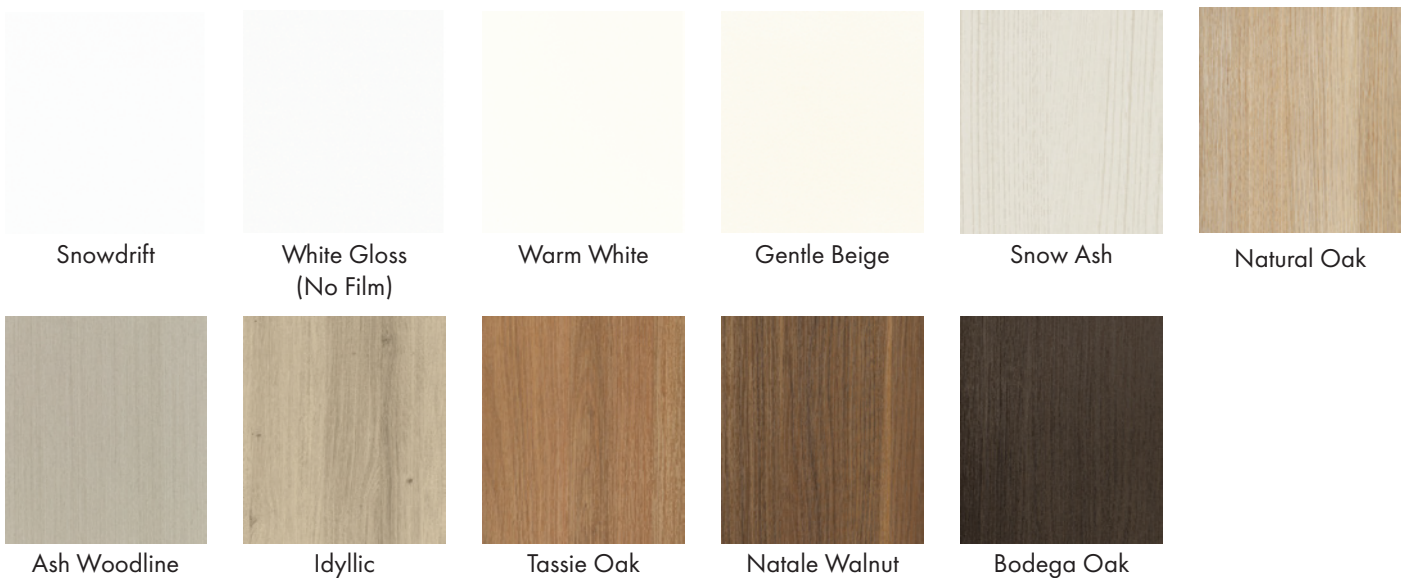

Pearl Finish Colour Range

New - Grain Finish Colour Range

Gloss Finish Colour Range

Nuance Finish Colour Range

Polar White

Alaskan

Oyster Linea

Classic Oak

Jericho

Cherry Riftwood

Domain

Espresso Ligna

Burnished Wood

Black

Chalk Finish Colour Range

Whitewashed Oak

Seasoned Oak

Raw Birchply

Honey Elm

Sublime Teak

Avignon Walnut

Fox Teakwood

Blackened Elm

Silk /Gloss Finish Colour Range