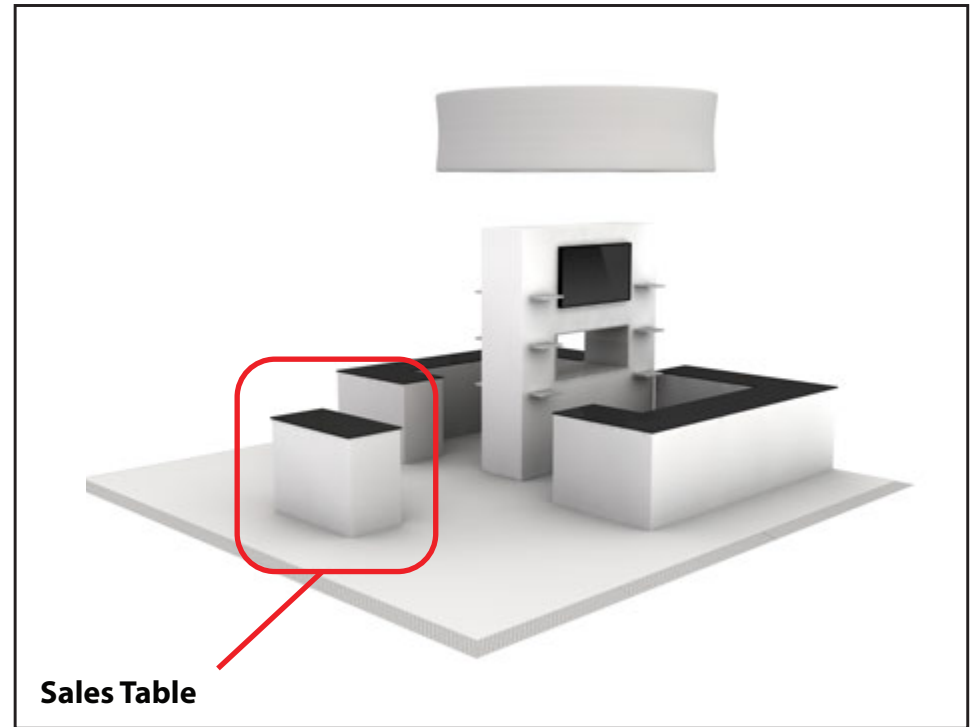

Sales Table

Sales Table

Preparing and Sending Artwork

Step 1

Create Your Artwork

We recommend using Adobe InDesign, Adobe Illustrator, Adobe Photoshop or CorelDraw to create your artwork. Use CMYK colour format (Not RGB).

Step 2

Preferred File format

Supply a high-res PDF file for printing. All fonts converted to outlines / paths. Images to be sized 150dpi at 100%.

Step 3

Colour Matching

Where a specific colour is to be matched, please provide a CMYK breakdown and Pantone PMS number.

Step 4

File Submission Options

Under 10mb? Email

Direct to your Displays 2 Go sales person or sales@displays2go.com.au

Under 2Gb?

'WeTransfer'
displays2go.wetransfer.com
(Free service for files up to 2Gb)

Over 2Gb?

Courier
Displays 2 Go
60-62 Sawyer Lane
Artarmon
NSW 2064